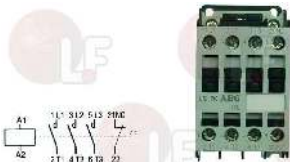

WHIRLPOOL 483286009362

3351218 CONTACTOR AEG LS7K 18A 230V 7.5Kw
coil 230V 50/60Hz
3 normally open contacts
1 normally open auxiliary contact