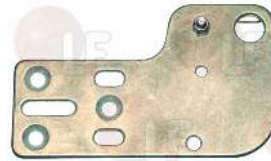

Suitable for:

Suitable for:

Hinges, catches and accessories

3053421 HINGE LH
for Icemaker (WHIRLPOOL) AGB022 - AGB024

WHIRLPOOL 481241719408

WHIRLPOOL 481941718948

3053419 HINGE RH
for Icemaker (WHIRLPOOL) AGB022 - AGB024